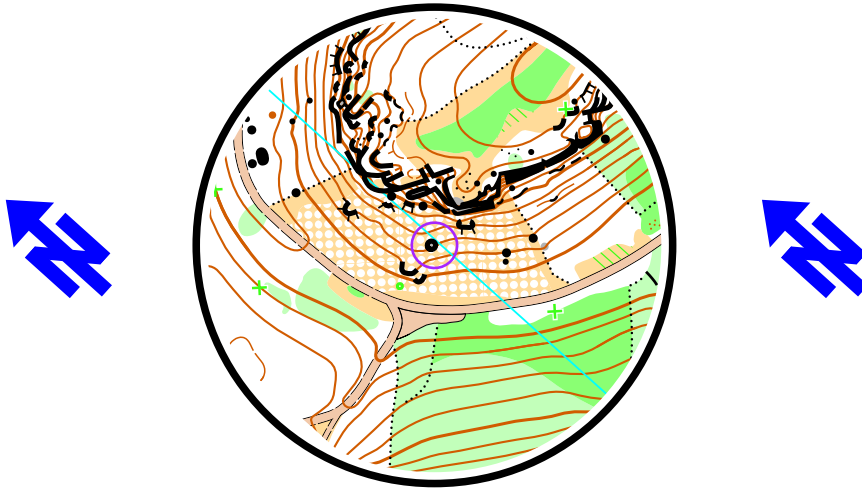

Station: 5 (TempO)

1:3 000

Formatted by TiM, ver. 4.1.11(8)

(C) 2017-2022 YQware <http://tim.yq.cz>

A	B	C	D	E	F	Z
---	---	---	---	---	---	---

Station: 5 (TempO)

1:3 000

A	B	C	D	E	F	Z
---	---	---	---	---	---	---

Station: 5 (TempO)

1:3 000

2	A-F	○	▲	○	
---	-----	---	---	---	--

2
X

A	B	C	D	E	F	Z
---	---	---	---	---	---	---

Station: 5 (TempO)

1:3 000

3	A-F	↖	⌋		
---	-----	---	---	--	--