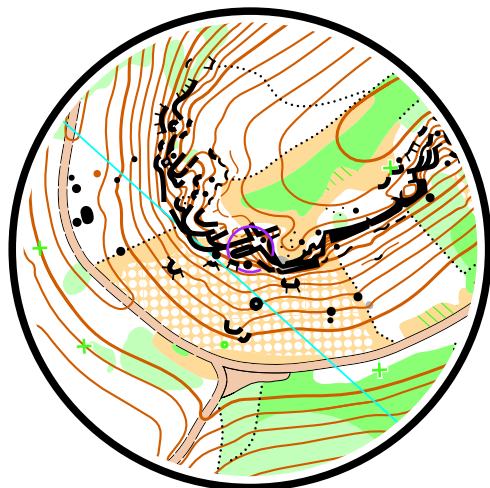

Station: 5 (TempO)

1:3 000

Formatted by TiM, ver. 4.1.11(8)

(C) 2017-2022 YQware <http://tim.yq.cz>

A	B	C	D	E	F	Z
---	---	---	---	---	---	---

Station: 5 (TempO)

1:3 000

A	B	C	D	E	F	Z
---	---	---	---	---	---	---

Station: 5 (TempO)

1:3 000

2	A-F	○	▲	○	
---	-----	---	---	---	--

2
X

A	B	C	D	E	F	Z
---	---	---	---	---	---	---

Station: 5 (TempO)

1:3 000

3	A-F	↖	⌋		
---	-----	---	---	--	--