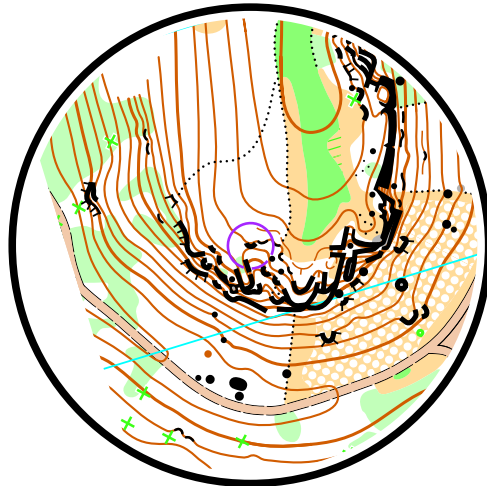

Station: 6 (TempO)

1:3 000

Station: 6
Tasks: 5
Limit: 150 s
1:3 000

Formatted by TiM, ver. 4.1.11(8)

(C) 2017-2022 YQware <http://tim.yq.cz>

A	B	C	D	E	F	Z
---	---	---	---	---	---	---

Station: 6 (TempO)

1:3 000

1	A-F	mm			
---	-----	----	--	--	--

1

A	B	C	D	E	F	Z
---	---	---	---	---	---	---

Station: 6 (TempO)

1:3 000

2 A-F *

2
<input type="checkbox"/>

A	B	C	D	E	F	Z
---	---	---	---	---	---	---