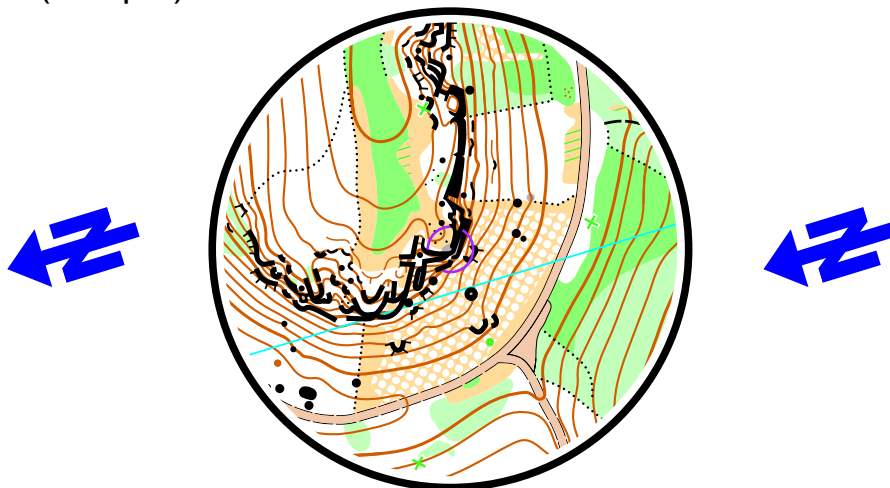

Station: 6 (TempO)

1:3 000

Station: 6
Tasks: 5
Limit: 150 s
1:3 000

Formatted by TiM, ver. 4.1.11(8)

(C) 2017-2022 YQware <http://tim.yq.cz>

A	B	C	D	E	F	Z
---	---	---	---	---	---	---

Station: 6 (TempO)

1:3 000

1	A-F	mm			
---	-----	----	--	--	--

1

A	B	C	D	E	F	Z
---	---	---	---	---	---	---

Station: 6 (TempO)

1:3 000

2 A-F *

2
<input type="checkbox"/>

A	B	C	D	E	F	Z
---	---	---	---	---	---	---