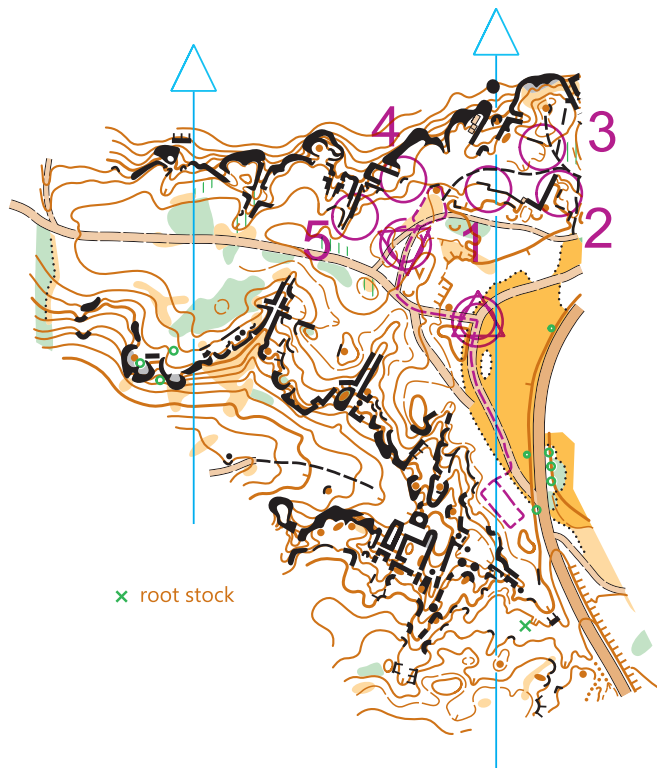

Time limit for class O: 99'
Time limit for class P: 120'

WTOC2023				
Open, Physically challenged				
Relay	0,1 km			
▷				
1	A-D	≡	<	◡
2	A-D	≡		◡
3	A-C	↗	∩	⊙
4	A-C	≡		◡
5	A-D	↙	∩	
⊙				⊙
○	---		---	▷

104.1