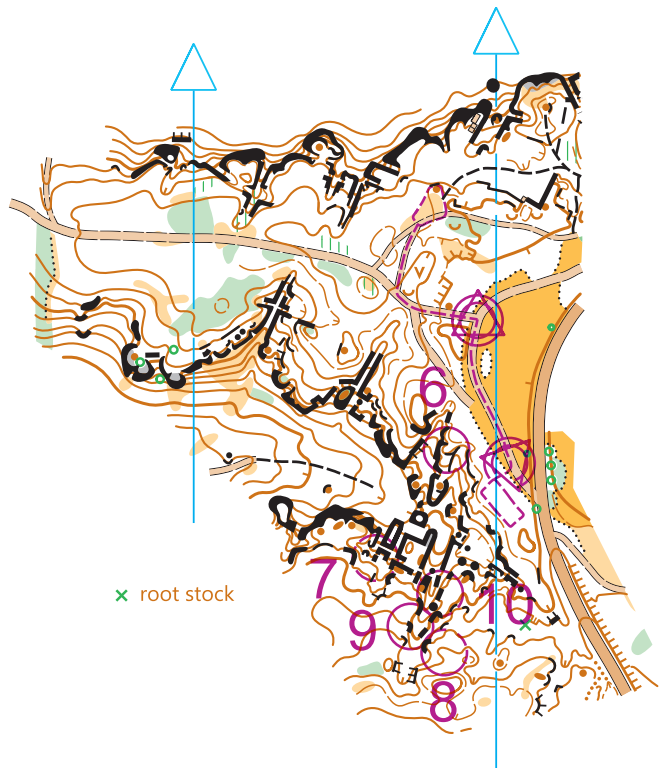

Time limit for class O: 99'
Time limit for class P: 120'

WTOC2023				
Open, Physically challenged				
Relay	0,1 km			
▷				
6	A-C	⤵		
7	A	⤵		Ď
8	A-B	⤵		
9	A-D	⤵		
10	A-D	⤵		Ď
⊗				⊗

A

104.1

Registration number: 23 S 017 T
Author: Róbert Mišek
Last revision: June 2023
Printed by Žaket
Administrator: Libor Forst
(C) Matfyz Praha (MFP)