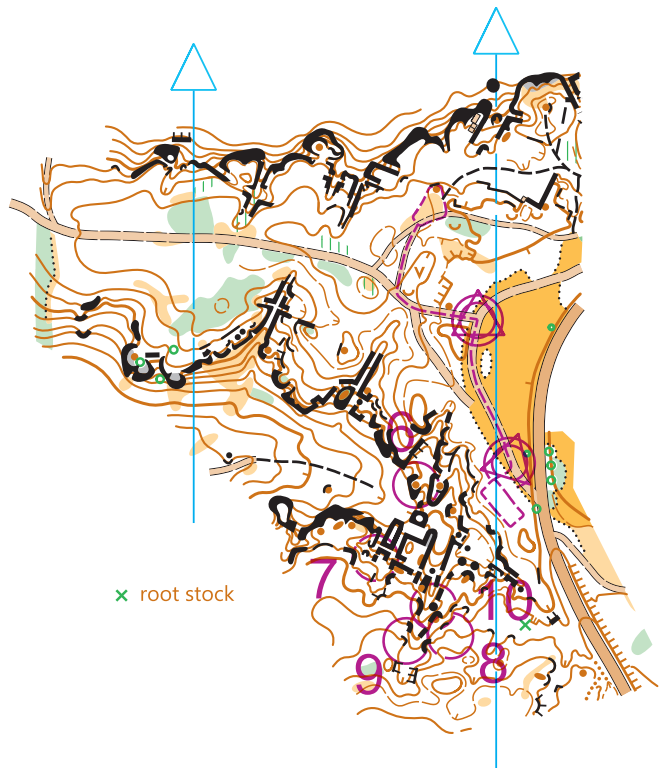

Time limit for class O: 99'
Time limit for class P: 120'

WTOC2023				
Open, Physically challenged				
Relay	0,1 km			
▷				
6	A-C	●		
7	A	≡		Ď
8	A-B	≡		
9	A-D ←	≡		
10	A-D	▲	1.5/4	
○				○

x root stock

B

104.2