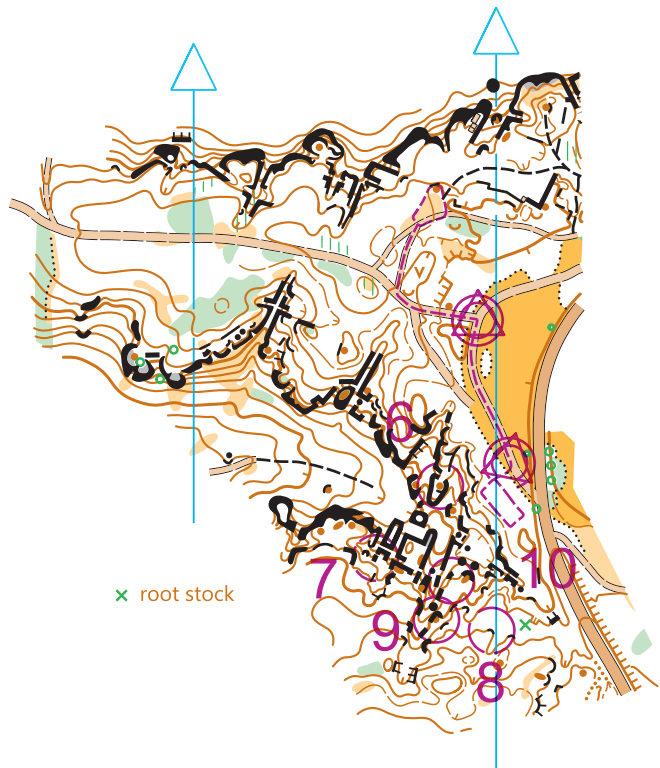

Time limit for class O: 99'  
Time limit for class P: 120'

WTOC2023				
Open, Physically challenged				
Relay	0,1 km			
▷				
6	A-C	●		
7	A	≡		Ď
8	A-B ↖	≡		
9	A-D	●		
10	A-D	≡		
⊗				⊗